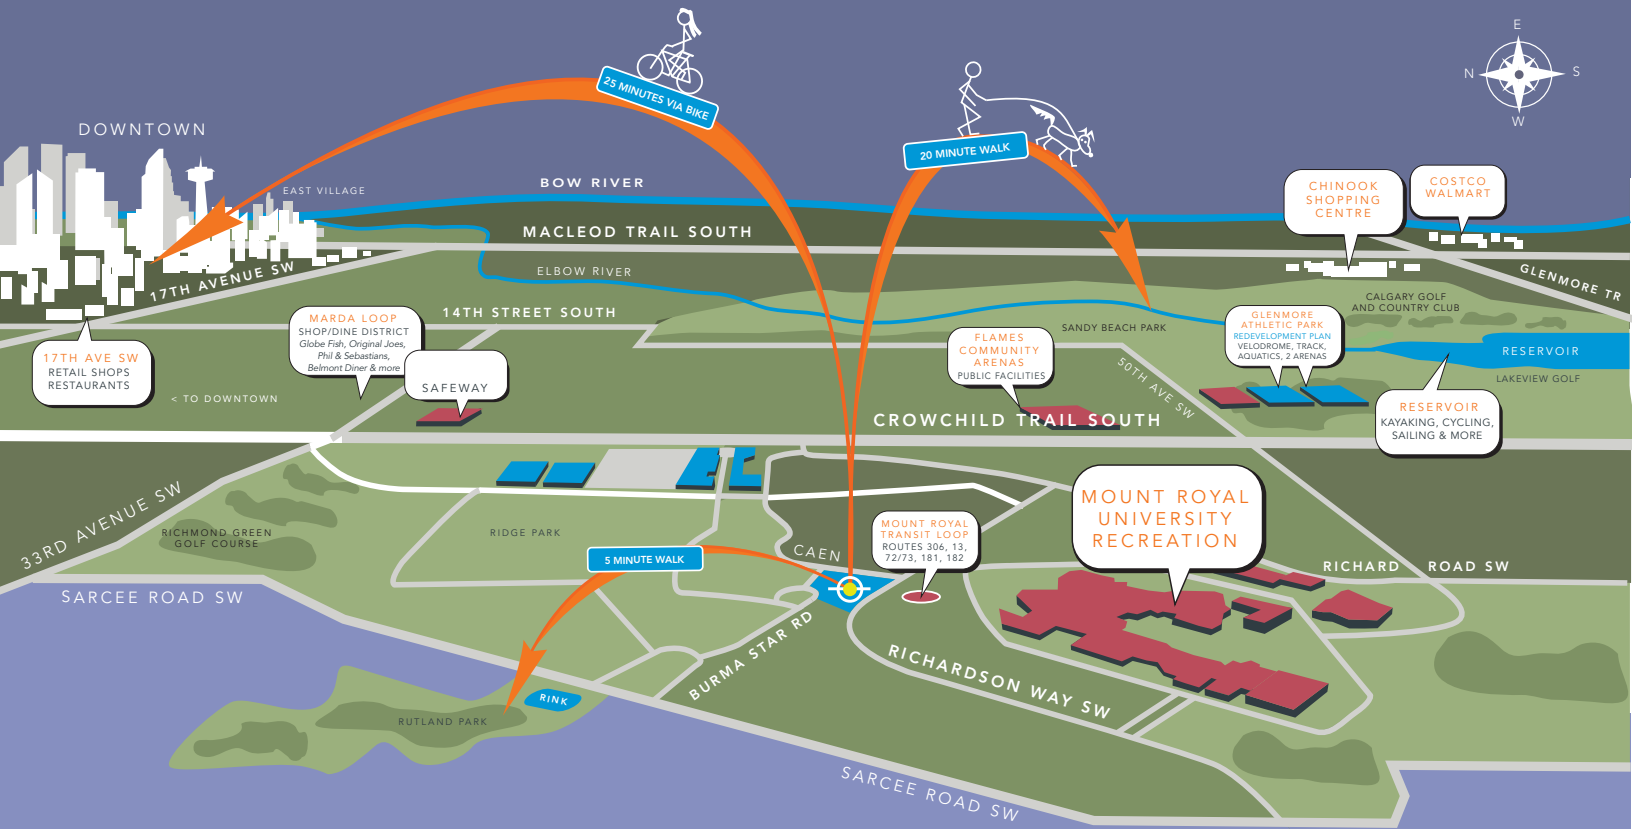

Currie's University District Living