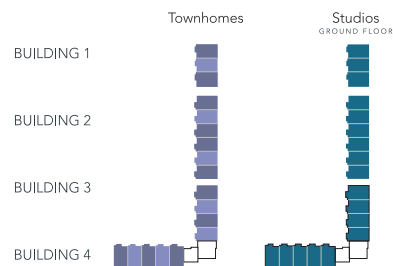

CURRIE'S UNIVERSITY DISTRICT

axess

MODERN CONDOMINIUMS
AND TOWNHOMES

Currie's University District Living

ARTIST'S CONCEPTION FOR ILLUSTRATION PURPOSES ONLY

BUILDING PLAN

LEGEND

- A Unit - 1 Bedroom
- B Unit - 1 Bedroom + Den
- D Unit - 2 Bedroom 2 Bath
- Townhomes - TH1 Plan
- Townhomes - TH2 Plan
- Studios

BUILDING PLAN

LEGEND

- A Unit - 1 Bedroom
- B Unit - 1 Bedroom + Den
- D Unit - 2 Bedroom 2 Bath
- Townhomes - TH1 Plan
- Townhomes - TH2 Plan
- Studios