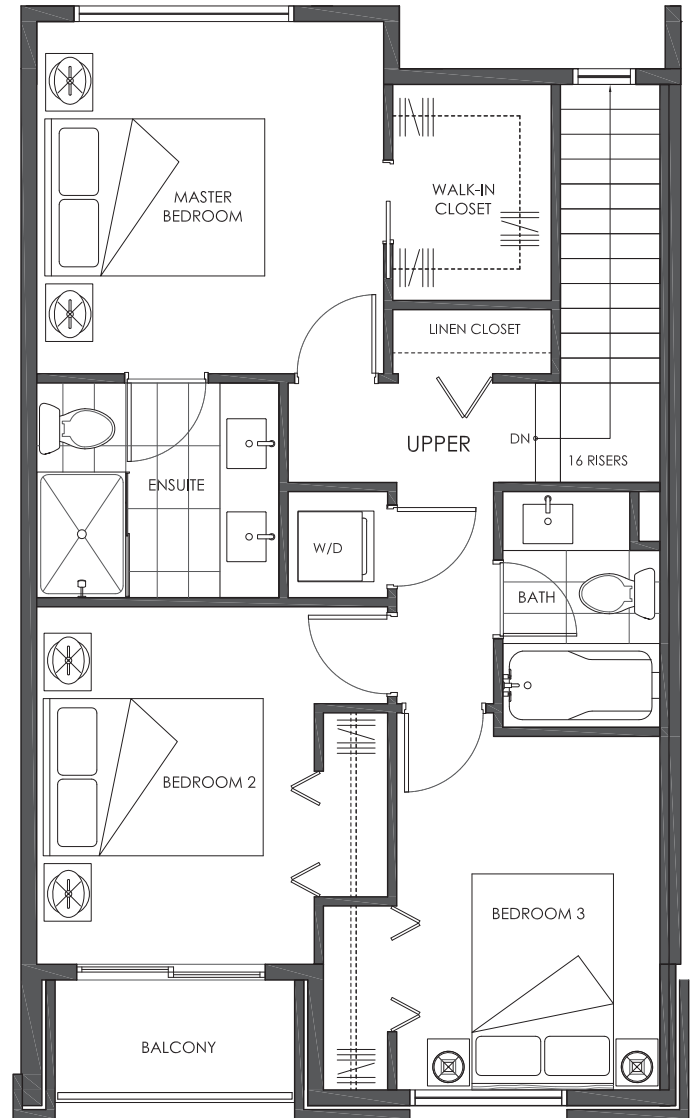

CURRIE'S UNIVERSITY DISTRICT

axess

MODERN CONDOMINIUMS
AND TOWNHOMES

Currie's University District Living

ARTIST'S CONCEPTION FOR ILLUSTRATION PURPOSES ONLY

BUILDING PLAN

LEGEND

- A Unit - 1 Bedroom
- B Unit - 1 Bedroom + Den
- D Unit - 2 Bedroom 2 Bath
- Townhomes - TH1 Plan
- Townhomes - TH2 Plan
- Studios

BUILDING PLAN

LEGEND

- A Unit - 1 Bedroom
- B Unit - 1 Bedroom + Den
- D Unit - 2 Bedroom 2 Bath
- Townhomes - TH1 Plan
- Townhomes - TH2 Plan
- Studios