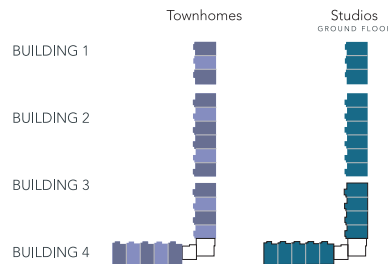

CURRIE'S UNIVERSITY DISTRICT

axess

MODERN CONDOMINIUMS
AND TOWNHOMES

Currie's University District Living

ARTIST'S CONCEPTION FOR ILLUSTRATION PURPOSES ONLY

BUILDING PLAN

LEGEND

- A Unit - 1 Bedroom
- B Unit - 1 Bedroom + Den
- D Unit - 2 Bedroom 2 Bath
- Townhomes - TH1 Plan
- Townhomes - TH2 Plan
- Studios

BUILDING PLAN

LEGEND

- A Unit - 1 Bedroom
- B Unit - 1 Bedroom + Den
- D Unit - 2 Bedroom 2 Bath
- Townhomes - TH1 Plan
- Townhomes - TH2 Plan
- Studios